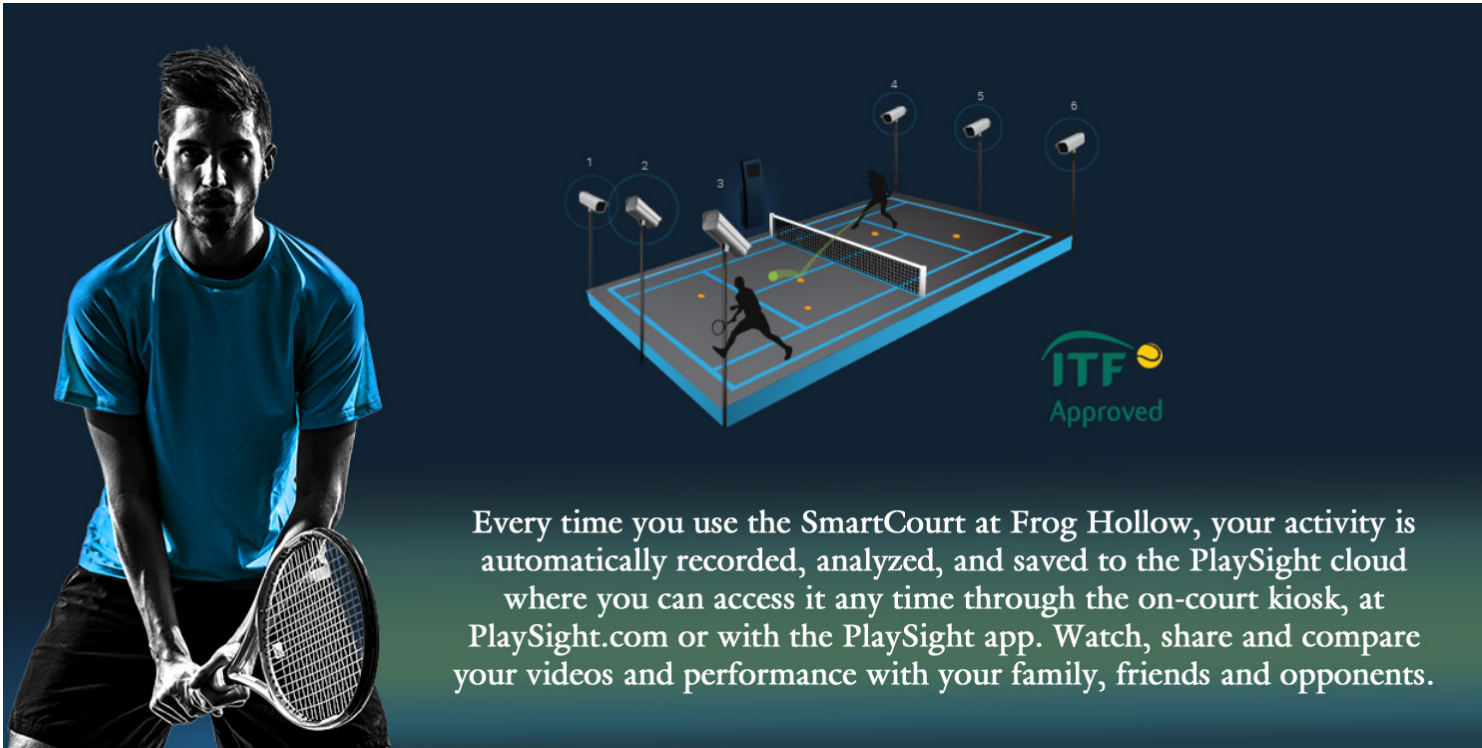

The Future of Tennis is at Frog Hollow Racquet Club

playsight

PlaySight is a sports video-review and analytics system built on a social platform. You can watch, measure, learn and share any detail about your game instantly and accelerate your improvement. With its revolutionary SmartCourt system, PlaySight will help you improve your game faster, while having more fun practicing, playing and competing.

Every time you use the SmartCourt at Frog Hollow, your activity is automatically recorded, analyzed, and saved to the PlaySight cloud where you can access it any time through the on-court kiosk, at PlaySight.com or with the PlaySight app. Watch, share and compare your videos and performance with your family, friends and opponents.