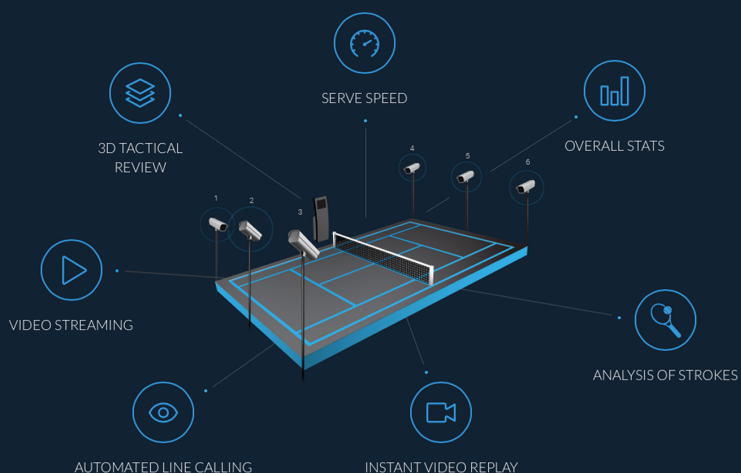

The Future of Tennis is at Frog Hollow Racquet Club

playsight

PlaySight is a sports video-review and analytics system built on a social platform. You can watch, measure, learn and share any detail about your game instantly and accelerate your improvement. With its revolutionary SmartCourt system, PlaySight will help you improve your game faster, while having more fun practicing, playing and competing.

HOW PLAYSIGHT CAN ADD TO YOUR GAME:

Tournaments

Use PlaySight during a Frog Hollow or USTA Sanctioned tournament. Players may request to have complete match statistics and video uploaded to their account.

Open Play

Use PlaySight to see video and all statistics of your tennis session. You also have the option to set up a PlaySight drill session. If you don't have a partner use the ball machine. (Open court rate and ball machine fees are additional).