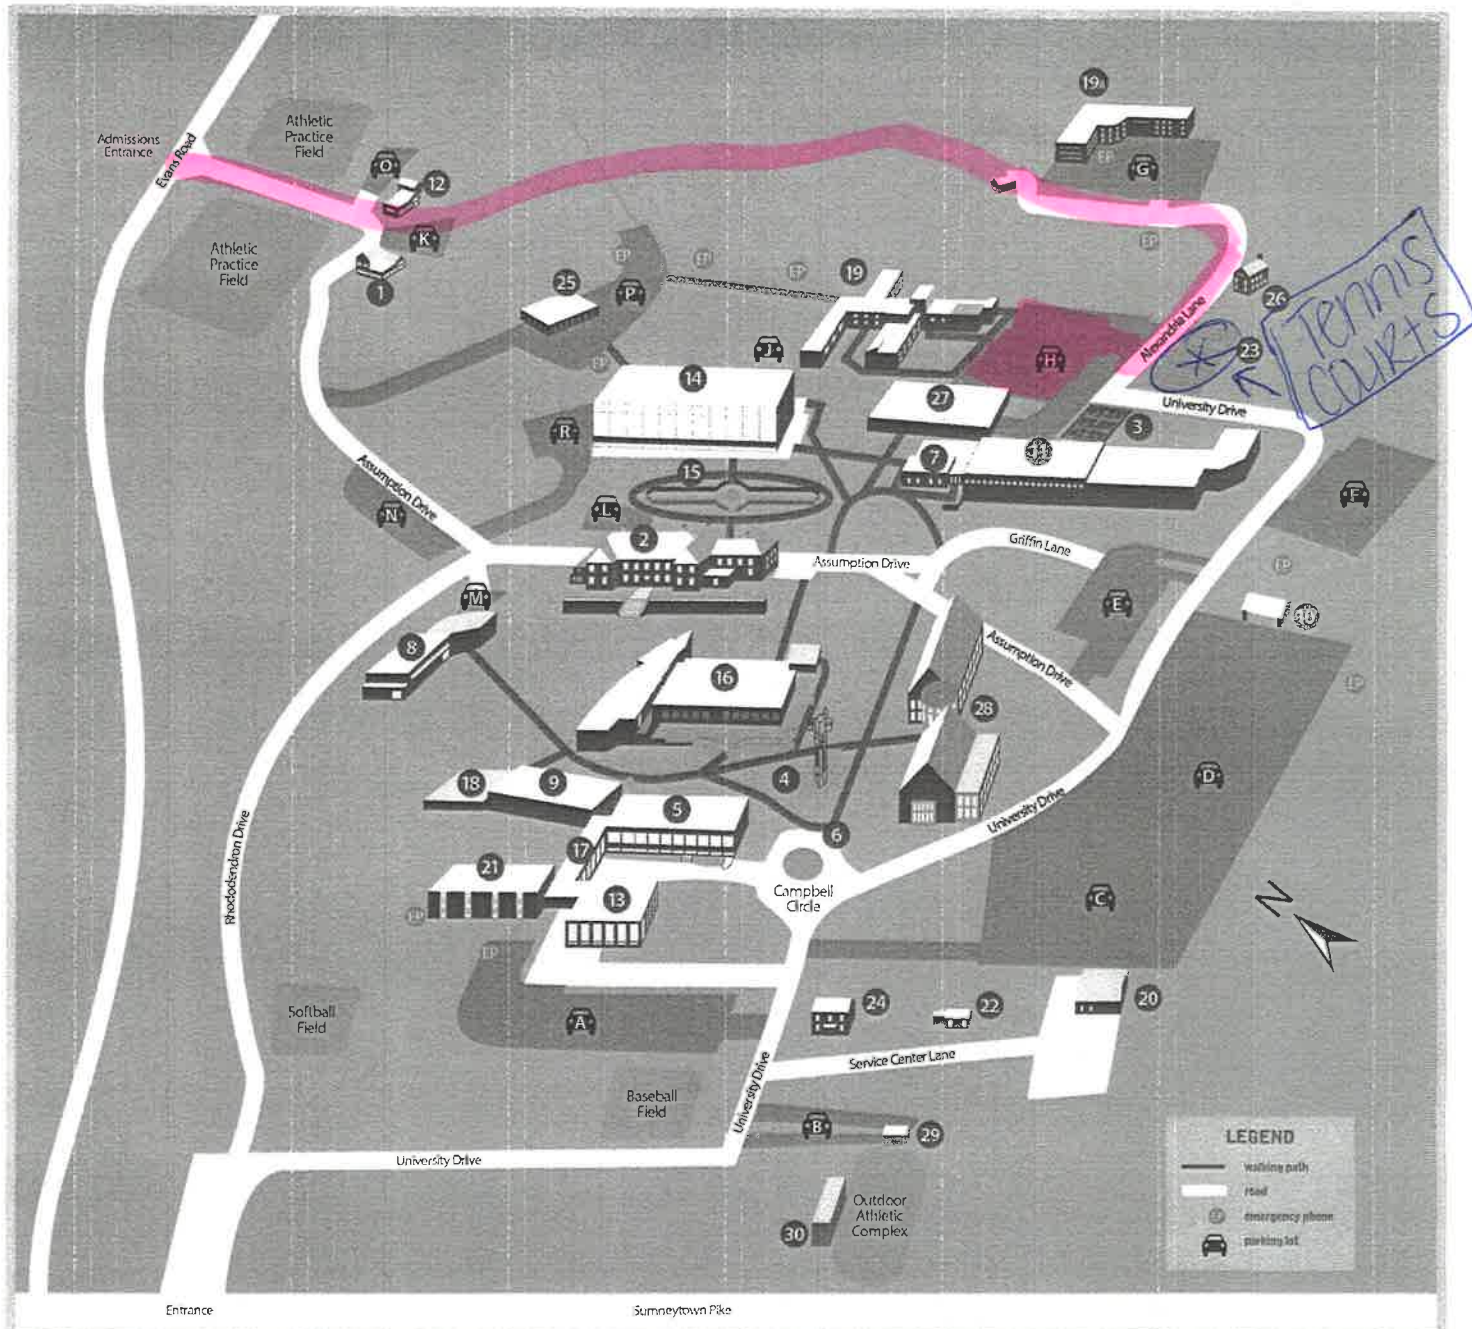

Gwynedd Mercy University

Campus Map

| Building | Address |
|----------|-------------------------------------------------------|
| 1 | Admissions House 900 Assumption Dr. |
| 2 | Assumption Hall 600 Assumption Dr. |
| 3 | Basketball Courts |
| 4 | Bell Tower |
| 5 | Campbell Hall 220 University Dr. |
| 6 | Campus Directory |
| 7 | Campus Store |
| 8 | Connelly Faculty Center |
| 9 | Fatima Hall |
| 10 | Genuardi Pavilion |
| 11 | The Griffin Complex |
| 12 | Art Studio |
| 13 | Julia Ball Auditorium |
| 14 | Maguire Hall 800 Assumption Dr. |
| 15 | Lady Garden |
| 16 | Keiss Library 250 University Dr. |
| 17 | McAuley Center |
| 18 | Mercy Hall 240 University Dr. |
| 19 | Residence Hall Triplex (Loyola, Siena, St. Brigid) |
| 19A | Alexandria Hall 510 Alexandria Dr. |
| 20 | Plant Services 120 Service Center Ln. |
| 21 | St. Bernard Hall 210 University Dr. |
| 22 | Tabor House 110 Service Center Ln. |
| 23 | Tennis Courts |
| 24 | Transfiguration Convent |
| 25 | Valie Genuardi Hobbit House 810 Assumption Dr. |
| 26 | Visitation House 500 Alexandria Dr. |
| 27 | Waldron Center 410 University Dr. |
| 28 | University Hall 300 University Dr. |
| 29 | Fieldhouse 20 University Dr. |
| 30 | Concession Stand 10 University Dr. |

PARKING INFORMATION

Commuter Student
Lots C D F O

Freshman
Lot P

Faculty/Staff
Lots A E L M N R

Upper Classmen
Resident Students
Only
Lots G H

Visitors
Lots B C D F O K

Athletic Events
Lots A C D

Handicap parking
is available in all
lots except lots C, D
and O.